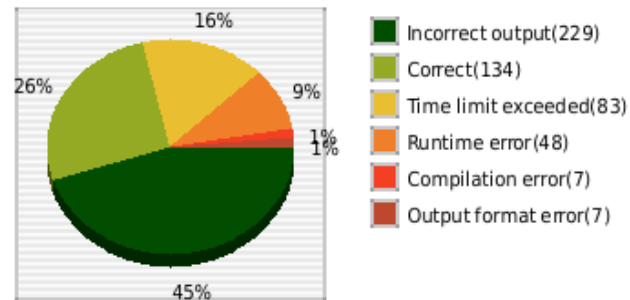

All Runs by Answer

Answers	Answers
Compilation error	7
Correct	134
Incorrect output	229
Output format error	7
Runtime error	48
Time limit exceeded	83