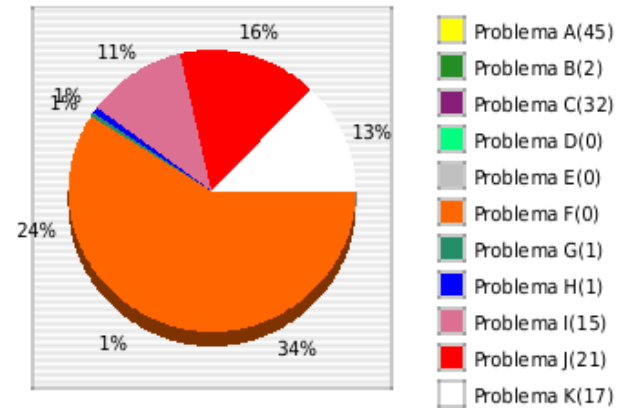

Statistics

Runs by Problem

Problems	Total	Accepted
Problema A 	186	45 (24%)
Problema B 	31	2 (6%)
Problema C 	66	32 (48%)
Problema D 	22	0 (0%)
Problema E 	4	0 (0%)
Problema F 	1	0 (0%)
Problema G 	12	1 (8%)
Problema H 	7	1 (14%)
Problema I 	49	15 (31%)
Problema J 	52	21 (40%)
Problema K 	78	17 (22%)

Powered by

BOCA

All Runs by Problem

Powered by

BOCA

Accepted Runs by Problem

Runs by Problem and Answer

Problems x Answers	Compilation error	Correct	Incorrect output	Output format error	Runtime error	Time limit exceeded	Total
Problema A 🎈	2 (1%)	45 (24%)	114 (61%)	6 (3%)	4 (2%)	15 (8%)	186
Problema B 🎈	1 (3%)	2 (6%)	18 (58%)	0	4 (13%)	6 (19%)	31
Problema C 🎈	2 (3%)	32 (48%)	23 (35%)	1 (2%)	5 (8%)	3 (5%)	66
Problema D 🎈	0	0	0	0	3 (14%)	19 (86%)	22
Problema E 🎈	0	0	4 (100%)	0	0	0	4
Problema F 🎈	0	0	1 (100%)	0	0	0	1
Problema G 🎈	1 (8%)	1 (8%)	5 (42%)	0	0	5 (42%)	12
Problema H 🎈	0	1 (14%)	1 (14%)	0	2 (29%)	3 (43%)	7
Problema I 🎈	0	15 (31%)	4 (8%)	0	21 (43%)	9 (18%)	49
Problema J 🎈	0	21 (40%)	5 (10%)	0	3 (6%)	23 (44%)	52

Problema K 	1 (1%)	17 (22%)	54 (69%)	0	6 (8%)	0	78
---	--------	----------	----------	---	--------	---	----

Runs by Problem and Language

Problems x Languages	c	c++	java	Total
Problema A 	76 (41%)	61 (33%)	49 (26%)	186
Problema B 	3 (10%)	26 (84%)	2 (6%)	31
Problema C 	19 (29%)	41 (62%)	6 (9%)	66
Problema D 	0	22 (100%)	0	22
Problema E 	4 (100%)	0	0	4
Problema F 	0	1 (100%)	0	1
Problema G 	0	12 (100%)	0	12
Problema H 	1 (14%)	6 (86%)	0	7
Problema I 	1 (2%)	47 (96%)	1 (2%)	49
Problema J 	14 (27%)	30 (58%)	8 (15%)	52
Problema K 	9 (12%)	62 (79%)	7 (9%)	78