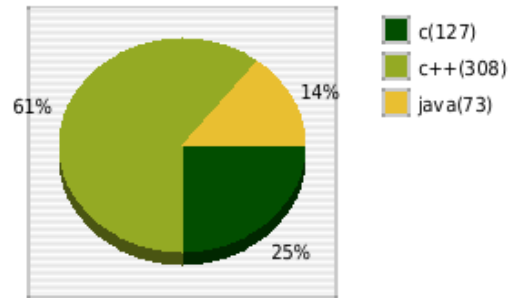

Powered by

BOCA

All Runs by Problem

Powered by

BOCA

Accepted Runs by Problem

Runs by Problem and Answer

Problems x Answers	Compilation error	Correct	Incorrect output	Output format error	Runtime error	Time limit exceeded	Total
Problema A 🎈	2 (1%)	45 (24%)	114 (61%)	6 (3%)	4 (2%)	15 (8%)	186
Problema B 🎈	1 (3%)	2 (6%)	18 (58%)	0	4 (13%)	6 (19%)	31
Problema C 🎈	2 (3%)	32 (48%)	23 (35%)	1 (2%)	5 (8%)	3 (5%)	66
Problema D 🎈	0	0	0	0	3 (14%)	19 (86%)	22
Problema E 🎈	0	0	4 (100%)	0	0	0	4
Problema F 🎈	0	0	1 (100%)	0	0	0	1
Problema G 🎈	1 (8%)	1 (8%)	5 (42%)	0	0	5 (42%)	12
Problema H 🎈	0	1 (14%)	1 (14%)	0	2 (29%)	3 (43%)	7
Problema I 🎈	0	15 (31%)	4 (8%)	0	21 (43%)	9 (18%)	49
Problema J 🎈	0	21 (40%)	5 (10%)	0	3 (6%)	23 (44%)	52

Problema K 	1 (1%)	17 (22%)	54 (69%)	0	6 (8%)	0	78
---	--------	----------	----------	---	--------	---	----

Runs by Problem and Language

Problems x Languages	c	c++	java	Total
Problema A 	76 (41%)	61 (33%)	49 (26%)	186
Problema B 	3 (10%)	26 (84%)	2 (6%)	31
Problema C 	19 (29%)	41 (62%)	6 (9%)	66
Problema D 	0	22 (100%)	0	22
Problema E 	4 (100%)	0	0	4
Problema F 	0	1 (100%)	0	1
Problema G 	0	12 (100%)	0	12
Problema H 	1 (14%)	6 (86%)	0	7
Problema I 	1 (2%)	47 (96%)	1 (2%)	49
Problema J 	14 (27%)	30 (58%)	8 (15%)	52
Problema K 	9 (12%)	62 (79%)	7 (9%)	78

Runs by Language

Languages	Total	Accepted
c	127	29 (23%)
c++	308	88 (29%)
java	73	17 (23%)

Powered by

BOCA

All Runs by Language

Powered by

BOCA

Accepted Runs by Language