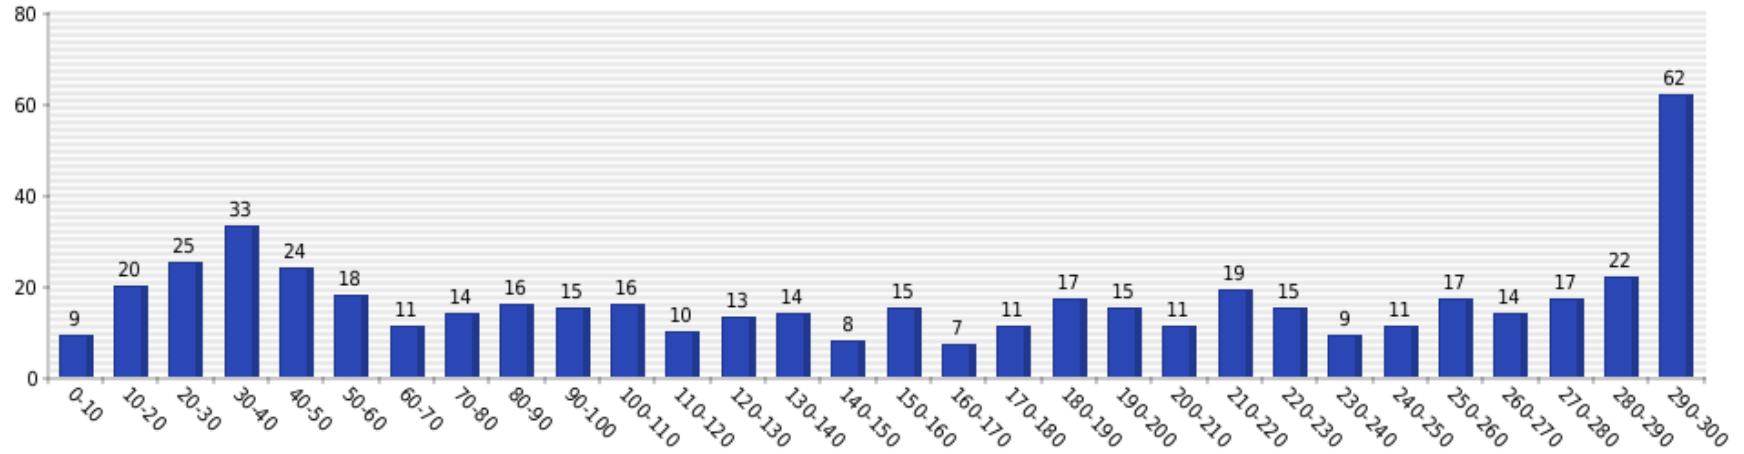

Powered by

BOCA

Runs by Time Period