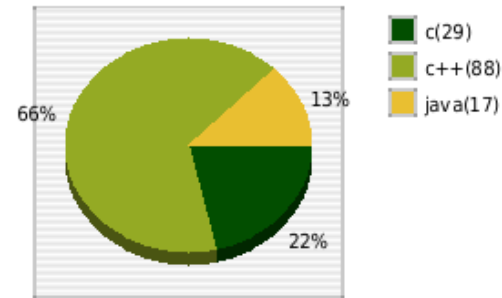

Problema K 	1 (1%)	17 (22%)	54 (69%)	0	6 (8%)	0	78
---	--------	----------	----------	---	--------	---	----

Runs by Problem and Language

Problems x Languages	c	c++	java	Total
Problema A 	76 (41%)	61 (33%)	49 (26%)	186
Problema B 	3 (10%)	26 (84%)	2 (6%)	31
Problema C 	19 (29%)	41 (62%)	6 (9%)	66
Problema D 	0	22 (100%)	0	22
Problema E 	4 (100%)	0	0	4
Problema F 	0	1 (100%)	0	1
Problema G 	0	12 (100%)	0	12
Problema H 	1 (14%)	6 (86%)	0	7
Problema I 	1 (2%)	47 (96%)	1 (2%)	49
Problema J 	14 (27%)	30 (58%)	8 (15%)	52
Problema K 	9 (12%)	62 (79%)	7 (9%)	78

Runs by Language

Languages	Total	Accepted
c	127	29 (23%)
c++	308	88 (29%)
java	73	17 (23%)

Powered by

BOCA

All Runs by Language

Powered by

BOCA

Accepted Runs by Language

Runs by Language and Answer

Languages x Answers	Compilation error	Correct	Incorrect output	Output format error	Runtime error	Time limit exceeded	Total
c	3 (2%)	29 (23%)	69 (54%)	3 (2%)	7 (6%)	16 (13%)	127
c++	3 (1%)	88 (29%)	123 (40%)	1 (0%)	37 (12%)	56 (18%)	308
java	1 (1%)	17 (23%)	37 (51%)	3 (4%)	4 (5%)	11 (15%)	73