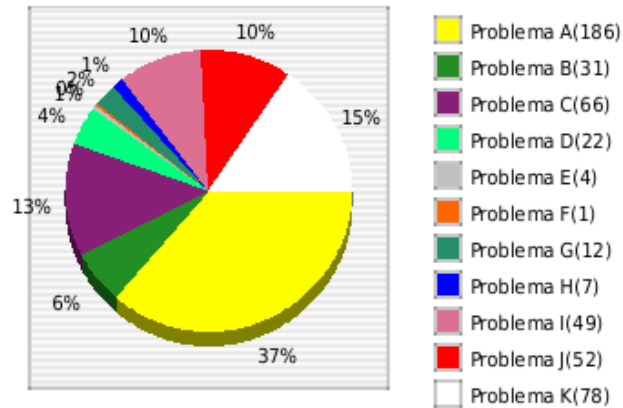

Statistics

Runs by Problem

Problems	Total	Accepted
Problema A 	186	45 (24%)
Problema B 	31	2 (6%)
Problema C 	66	32 (48%)
Problema D 	22	0 (0%)
Problema E 	4	0 (0%)
Problema F 	1	0 (0%)
Problema G 	12	1 (8%)
Problema H 	7	1 (14%)
Problema I 	49	15 (31%)
Problema J 	52	21 (40%)
Problema K 	78	17 (22%)

Powered by

BOCA

All Runs by Problem

Powered by

BOCA

Accepted Runs by Problem

Runs by Problem and Answer

Problems x Answers	Compilation error	Correct	Incorrect output	Output format error	Runtime error	Time limit exceeded	Total
Problema A 🎈	2 (1%)	45 (24%)	114 (61%)	6 (3%)	4 (2%)	15 (8%)	186
Problema B 🎈	1 (3%)	2 (6%)	18 (58%)	0	4 (13%)	6 (19%)	31
Problema C 🎈	2 (3%)	32 (48%)	23 (35%)	1 (2%)	5 (8%)	3 (5%)	66
Problema D 🎈	0	0	0	0	3 (14%)	19 (86%)	22
Problema E 🎈	0	0	4 (100%)	0	0	0	4
Problema F 🎈	0	0	1 (100%)	0	0	0	1
Problema G 🎈	1 (8%)	1 (8%)	5 (42%)	0	0	5 (42%)	12
Problema H 🎈	0	1 (14%)	1 (14%)	0	2 (29%)	3 (43%)	7
Problema I 🎈	0	15 (31%)	4 (8%)	0	21 (43%)	9 (18%)	49
Problema J 🎈	0	21 (40%)	5 (10%)	0	3 (6%)	23 (44%)	52